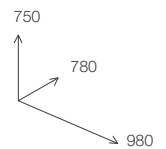

- Set recipes with pictograms
- Auto diagnostic system
- ΔT cooking
- Remote technical assistance
- Usb

- Multipoint Core Probe
- 5 speeds motorfan
- Automatic washing
- Side-hinged door with hermetic closure
- Direct steam injection